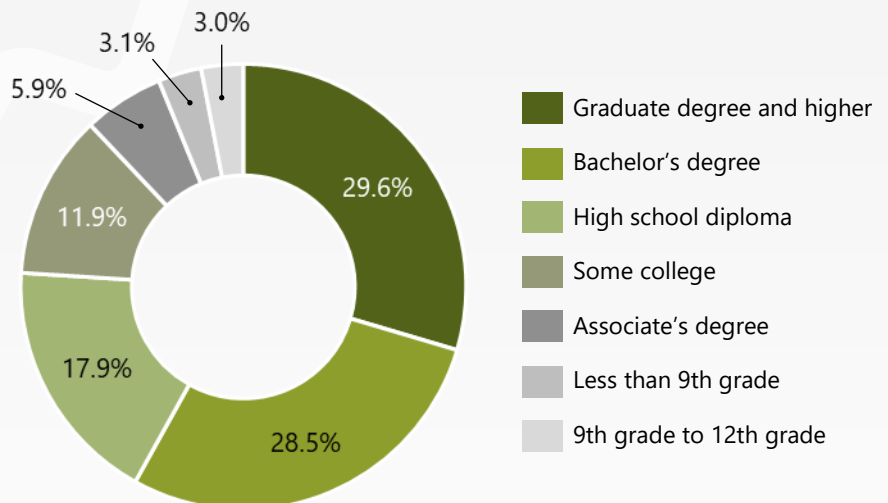

OUR ECONOMY IS GROWING

1.1 million jobs
in 2021

10,363 jobs
added over the last five years

Source: Lightcast

Job Growth in Middlesex County, 2016-2026

Source: Lightcast

WE ARE HIGHLY EDUCATED

28.5%
of the population
has a bachelor's degree
(8% higher than the US)

29.6%
of the population
has a graduate degree or higher

Source: Lightcast

Educational Attainment in Middlesex County, 2021

Source: Lightcast

OUR TOP INDUSTRY SECTORS ARE ...

Professional and Technological Services

- **79,822** total jobs
- **7.4%** of all jobs in the county
- Jobs have increased by **20.3%** over the last five years
- The gross regional domestic product (GRDP) is **\$13.1 billion**

Information Technology