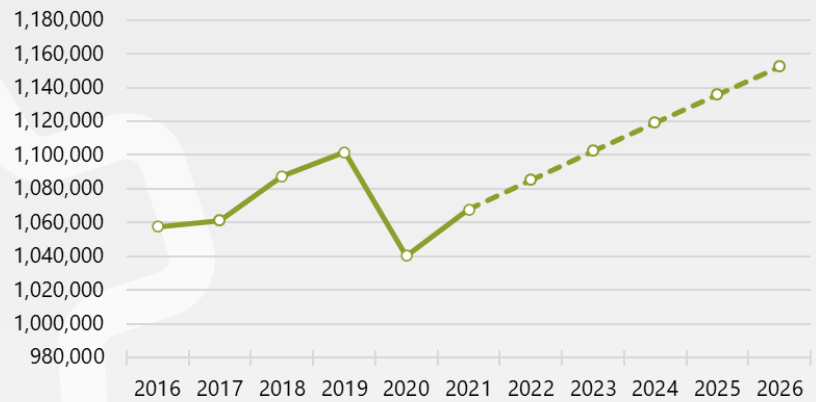

OUR ECONOMY IS GROWING

1.1 million jobs
in 2021

10,363 jobs
added over the last five years

Source: Lightcast

Job Growth in Middlesex County, 2016-2026

Source: Lightcast

WE ARE HIGHLY EDUCATED

28.5%
of the population
has a bachelor's degree
(8% higher than the US)

29.6%
of the population
has a graduate degree or higher

Source: Lightcast

Educational Attainment in Middlesex County, 2021

Source: Lightcast

OUR TOP INDUSTRY SECTORS ARE ...

Professional and Technological Services

- **79,822** total jobs
- **7.4%** of all jobs in the county
- Jobs have increased by **20.3%** over the last five years
- The gross regional domestic product (GRDP) is **\$13.1 billion**

Information Technology